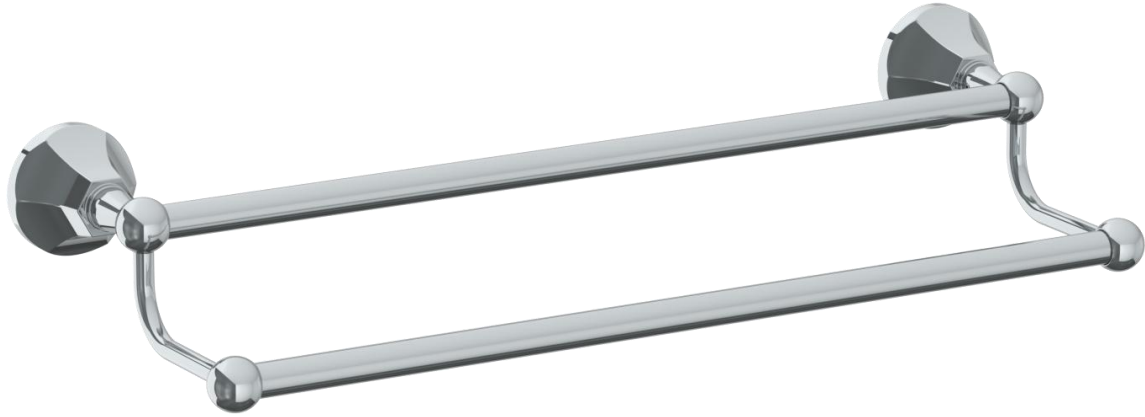

312-0.2_

Wall Mounted Double Towel Bar

MODEL NO.	DIMENSION OF L
312-0.2	18"
312-0.2A	24"
312-0.2B	30"